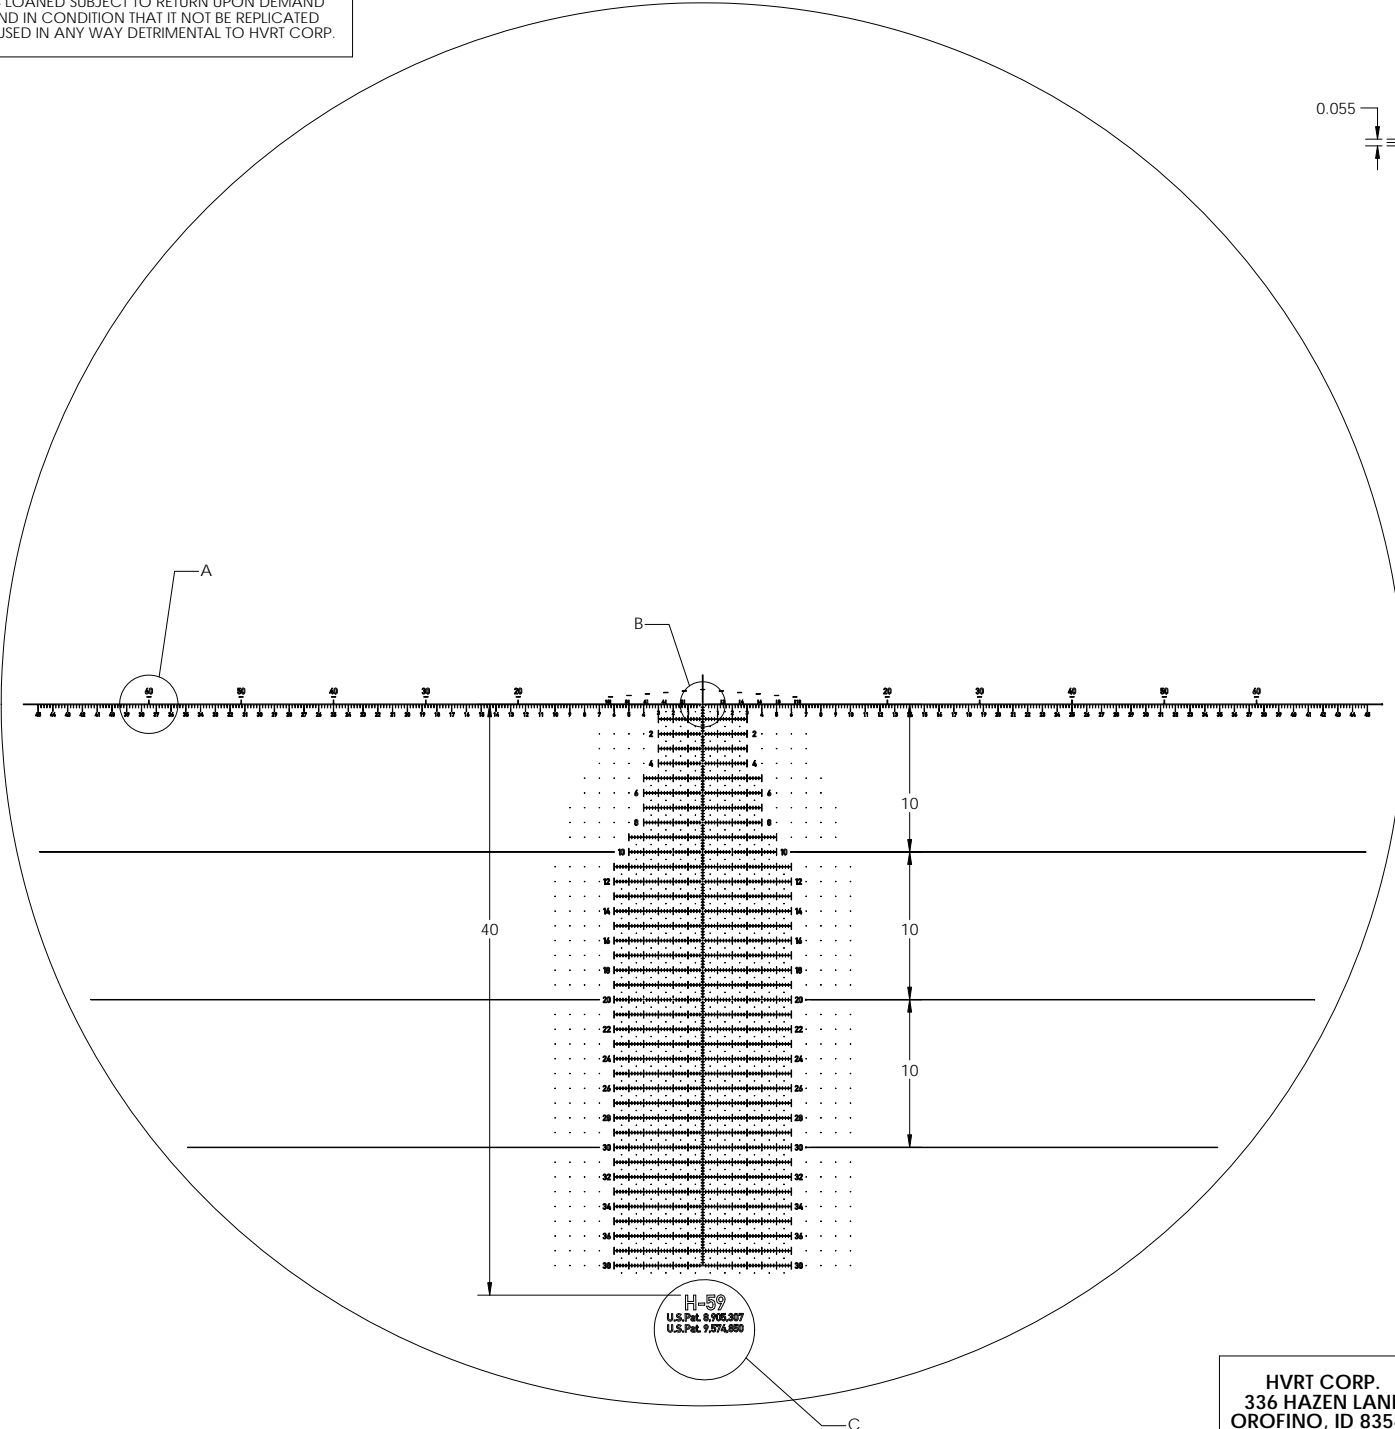

DETAIL A

DETAIL B

DETAIL C

FONT IS DIM 1451 Mittelschrift
 ALL DIMENSIONS ARE IN MRAD (MIL)

H-59
 U.S. Pat. 8,905,307
 U.S. Pat. 9,574,850

HVRT CORP.
 336 HAZEN LANE
 OROFINO, ID 83544

PART DESCRIPTION: GENERIC LAYOUT H59		PART# GENERIC LAYOUT H59	
DWG BY: SLH		DATE: 12/13/2017	APPD BY: CR
DATE: 1/17/2018		SHEET 1 OF 3	
REV C			