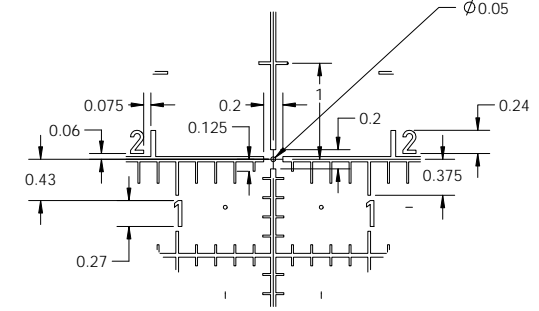

DETAIL A

DETAIL B

DETAIL C

FONT IS DIM 1451 Mittelschrift
 ALL DIMENSIONS ARE IN MRAD (MIL)

H-59
 U.S. Pat. 8,905,307
 U.S. Pat. 9,574,850

HVRT CORP.
 336 HAZEN LANE
 OROFINO, ID 83544

PART DESCRIPTION: GENERIC LAYOUT H59		PART# GENERIC LAYOUT H59	
DWG BY: SLH		DATE: 12/13/2017	APPD BY: CR
DATE: 1/17/2018		SHEET 1 OF 3	
REV C			

FONT IS DIM 1451 Mittleschrift
ALL DIMENSIONS ARE IN MRAD (MIL)

HVRT CORP. 336 HAZEN LANE OROFINO, ID 83544	PART DESCRIPTION: GENERIC LAYOUT H59		PART# GENERIC LAYOUT H59	
	DWG BY: SLH	DATE: 12/13/2017	APPD BY: CR	DATE: 1/17/2018
			PLOT C	REV
				SHEET 2 OF 3