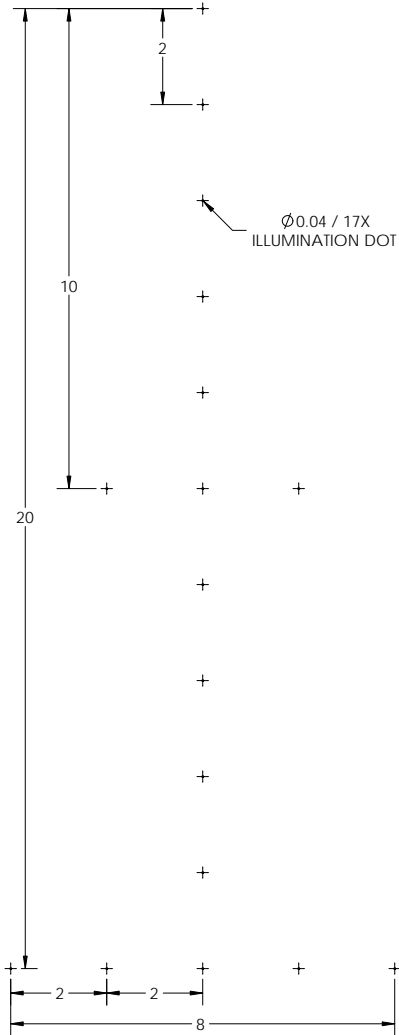

VERSION: COVERED ILLUMINATED DOTS

ILLULMINATION DETAIL

FONT IS DIM 1451 Mittleschrift
ALL DIMENSIONS ARE IN MRAD (MIL)

HVRT CORP. 336 HAZEN LANE OROFINO, ID 83544	PART DESCRIPTION: GENERIC LAYOUT H59		PART# GENERIC LAYOUT H59		
	DWG BY: SLH	DATE: 12/13/2017	APPD BY: CR	DATE: 1/17/2018	SHEET 3 OF 3

4

3

2

1