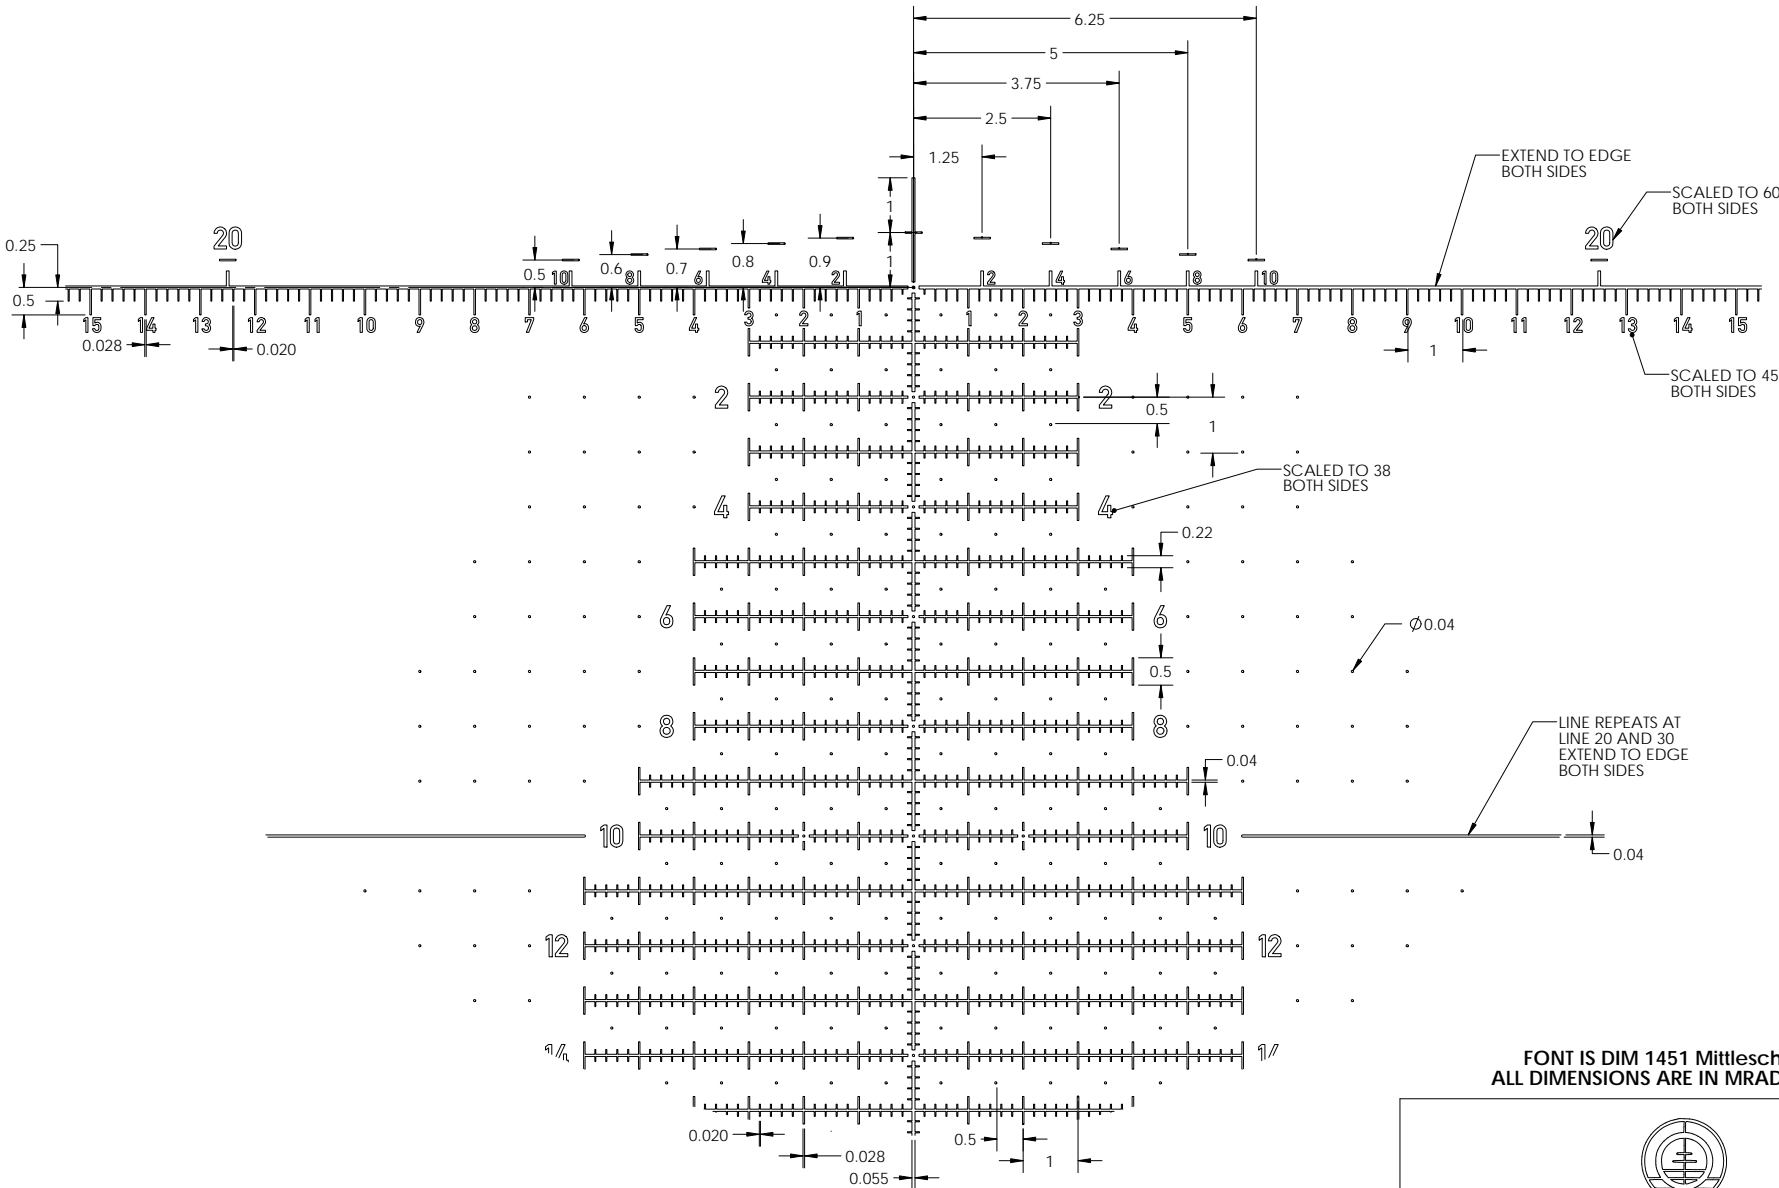

DETAIL A

DETAIL B

DETAIL C

FONT IS DIM 1451 Mittelschrift
 ALL DIMENSIONS ARE IN MRAD (MIL)

H-59
 U.S. Pat. 8,905,307
 U.S. Pat. 9,574,850

HVRT CORP.
 336 HAZEN LANE
 OROFINO, ID 83544

PART DESCRIPTION: GENERIC LAYOUT H59		PART# GENERIC LAYOUT H59	
DWG BY: SLH		DATE: 12/13/2017	APPD BY: CR
DATE: 1/17/2018		SHEET 1 OF 3	
REV C			

FONT IS DIM 1451 Mittleschrift
ALL DIMENSIONS ARE IN MRAD (MIL)

HVRT CORP. 336 HAZEN LANE OROFINO, ID 83544	PART DESCRIPTION: GENERIC LAYOUT H59		PART# GENERIC LAYOUT H59	
	DWG BY: SLH	DATE: 12/13/2017	APPD BY: CR	DATE: 1/17/2018
			PLOT C	REV
				SHEET 2 OF 3