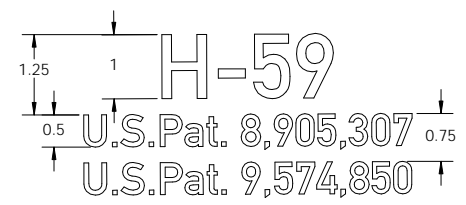

DETAIL A

DETAIL B

DETAIL C

FONT IS DIM 1451 Mittelschrift
 ALL DIMENSIONS ARE IN MRAD (MIL)

H-59
 U.S. Pat. 8,905,307
 U.S. Pat. 9,574,850

HVRT CORP.
 336 HAZEN LANE
 OROFINO, ID 83544

PART DESCRIPTION: GENERIC LAYOUT H59		PART# GENERIC LAYOUT H59	
DWG BY: SLH		DATE: 12/13/2017	APPD BY: CR
DATE: 1/17/2018		SHEET 1 OF 3	
REV C			