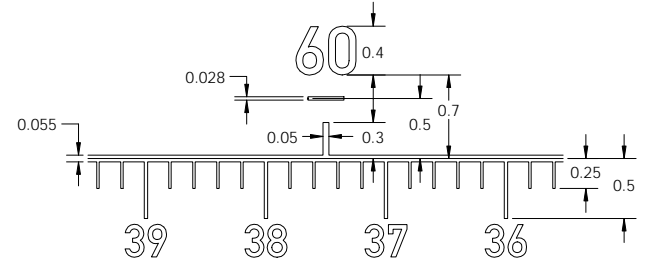

DETAIL A

DETAIL B

DETAIL C

FONT IS DIM 1451 Mittelschrift
 ALL DIMENSIONS ARE IN MRAD (MIL)

H-59
 U.S. Pat. 8,905,307
 U.S. Pat. 9,574,850

HVRT CORP.
 336 HAZEN LANE
 OROFINO, ID 83544

PART DESCRIPTION: GENERIC LAYOUT H59		PART# GENERIC LAYOUT H59	
DWG BY: SLH		DATE: 12/13/2017	APPD BY: CR
DATE: 1/17/2018		SHEET 1 OF 3	
REV C			

FONT IS DIM 1451 Mittleschrift
ALL DIMENSIONS ARE IN MRAD (MIL)

HVRT CORP. 336 HAZEN LANE OROFINO, ID 83544	PART DESCRIPTION: GENERIC LAYOUT H59		PART# GENERIC LAYOUT H59	
	DWG BY: SLH	DATE: 12/13/2017	APPD BY: CR	DATE: 1/17/2018
			PLOT C	REV
				SHEET 2 OF 3